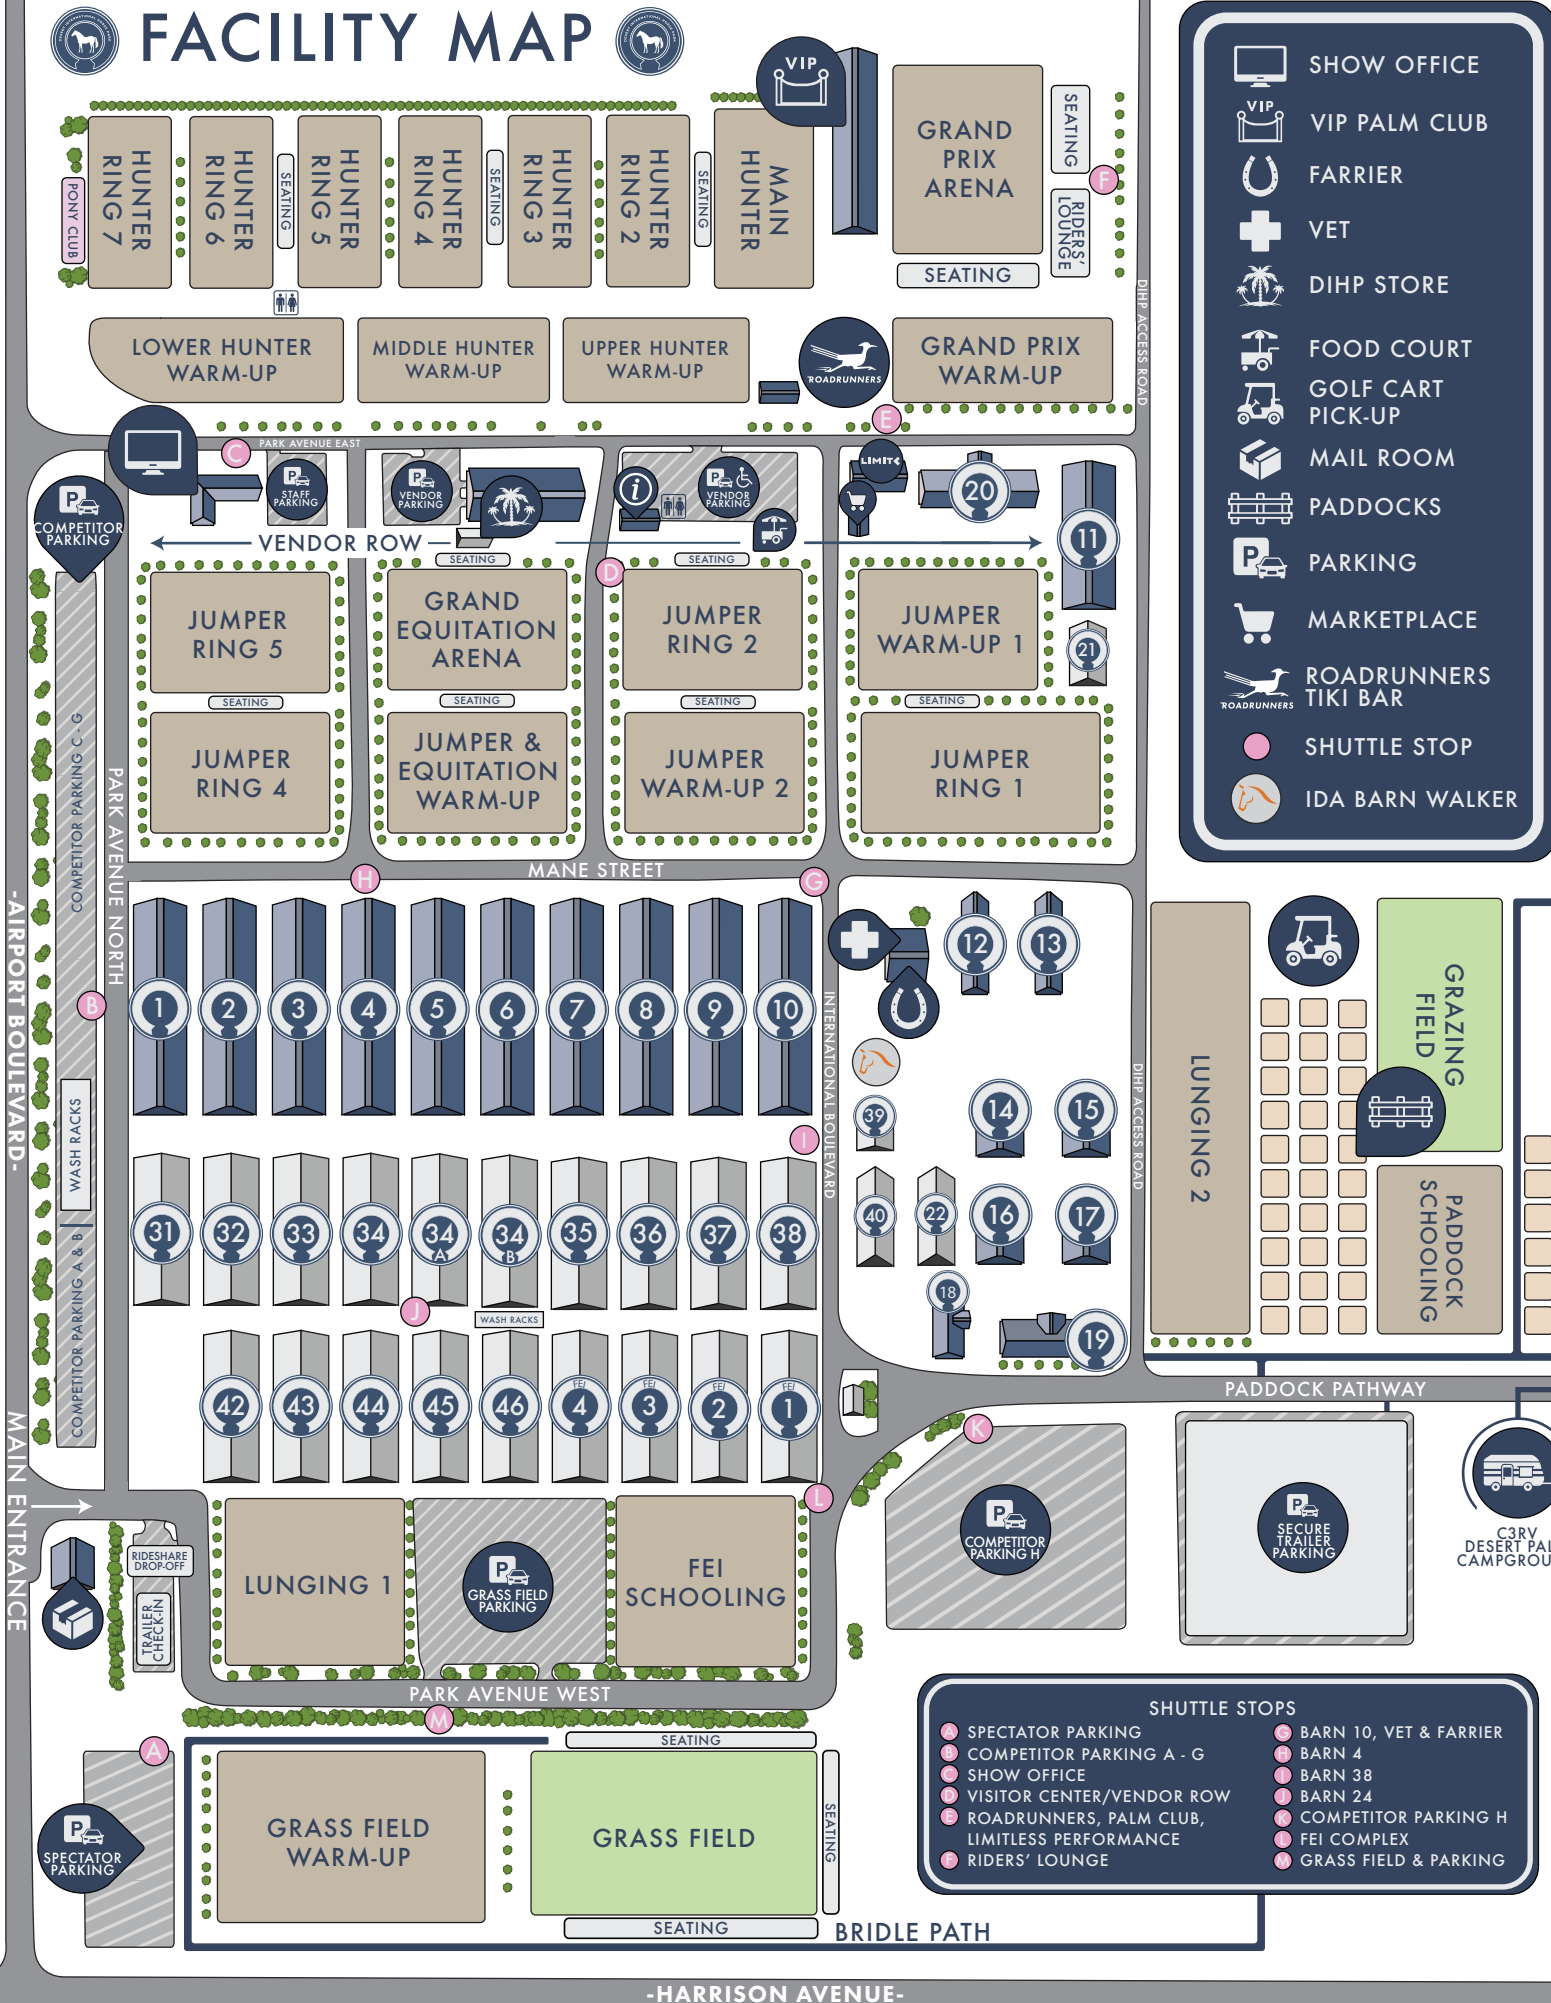

FACILITY MAP

- SHOW OFFICE
- VIP PALM CLUB
- FARRIER
- VET
- DHP STORE
- FOOD COURT
- GOLF CART PICK-UP
- MAIL ROOM
- PADDOCKS
- PARKING
- MARKETPLACE
- ROADRUNNERS TIKI BAR
- SHUTTLE STOP
- IDA BARN WALKER

SHUTTLE STOPS

- SPECTATOR PARKING
- BARN 10, VET & FARRIER
- COMPETITOR PARKING A - G
- BARN 4
- SHOW OFFICE
- BARN 38
- VISITOR CENTER/VENDOR ROW
- BARN 24
- ROADRUNNERS, PALM CLUB, LIMITLESS PERFORMANCE
- COMPETITOR PARKING H
- RIDERS' LOUNGE
- FEI COMPLEX
- GRASS FIELD & PARKING

-HARRISON AVENUE-